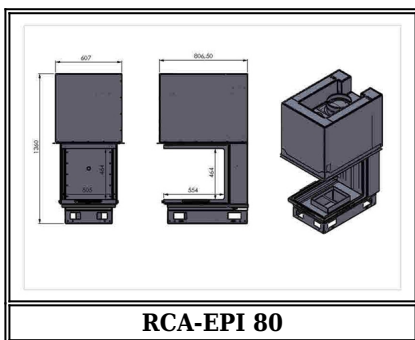

RCA-EPI

BRAND:

CAPACITY:

Racoflame wood burning fireplace has all standard specialties of reservoirs; it is fairly an esthetic design that enables you to watch and enjoy flame from all quarters

[Color Options](#)